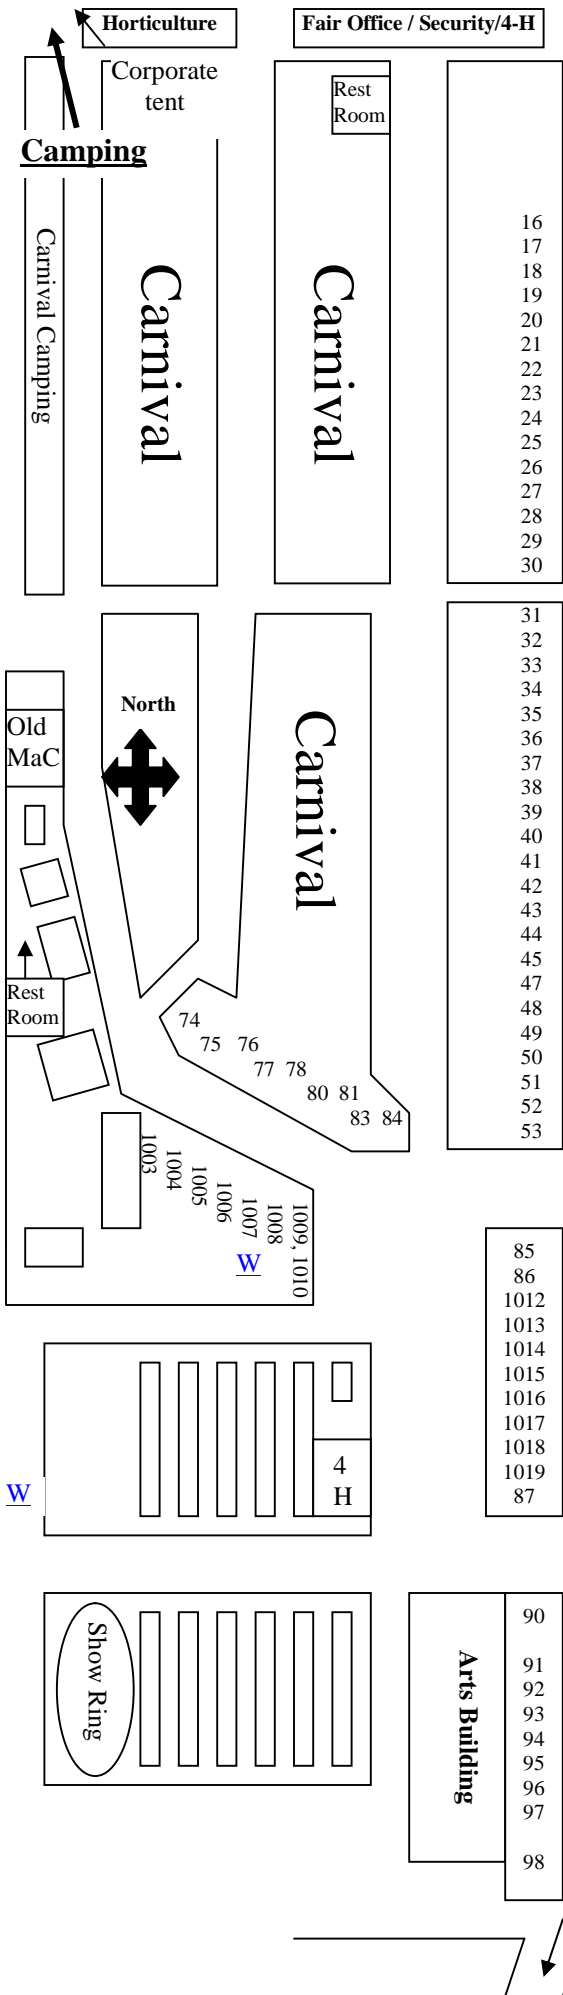

OUTDOOR EXHIBIT MAP

Sioux Empire Fair Association, Inc.

W.H. Lyon Fairgrounds
4000 W. 12th St.

Sioux Falls, SD 57107-0289

Phone: 605-367-7178

Fax: 605-367-7886

Check out our website @ www.siouxempirefair.com

#16-84 & 1003-1019 are 12 ft wide by 20 ft deep
#85-86, 88-89 12 feet of frontage
#90-130 are 24 ft wide by 12 ft deep

First Aid

Tax Office

GRANDSTAND

Ticket Booth

56
57
58
59
60
61

Entrance

63
64
65
66
68
69
70
71
72

73
88
89, 89a
138

117
116
1
1
7a
139
140
100
101
102
103
104
105
106

Gate 1

Parking

The Neighborhood

Front Porch

Main Gate

August 8-13, 2006
Sioux Falls, SD